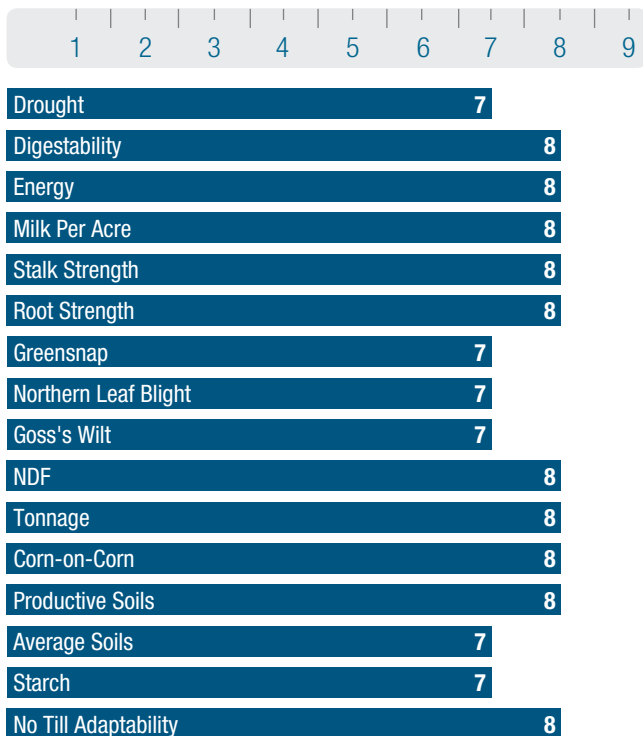

# HP107

107-109 RM

- Medium-tall with upright canopy produces high tonnage
- Excellent quality with high starch and very good digestibility
- Good choice for corn-on-corn going north

## AGRONOMICS