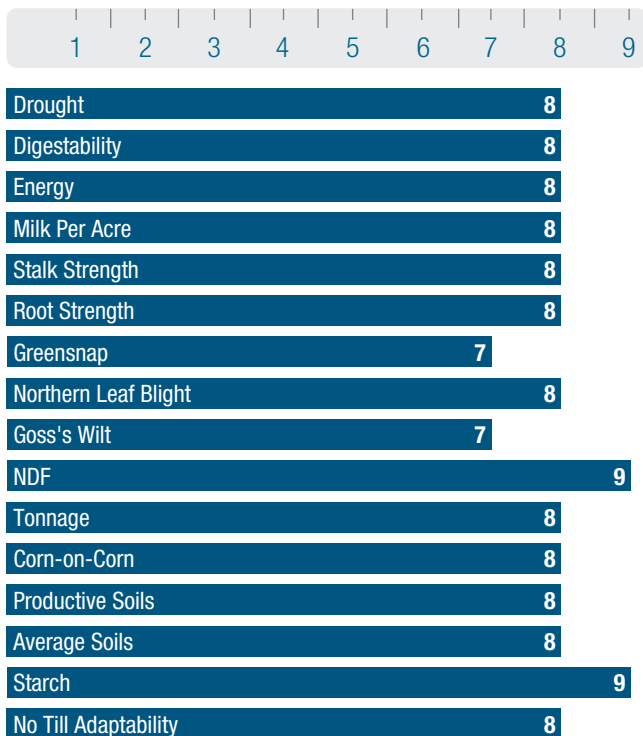

# HP109

108-110 RM

- Tall, leafy hybrid with very high tonnage
- Very attractive hybrid with full canopy and good disease tolerance
- Excellent digestibility with very good starch

## AGRONOMICS