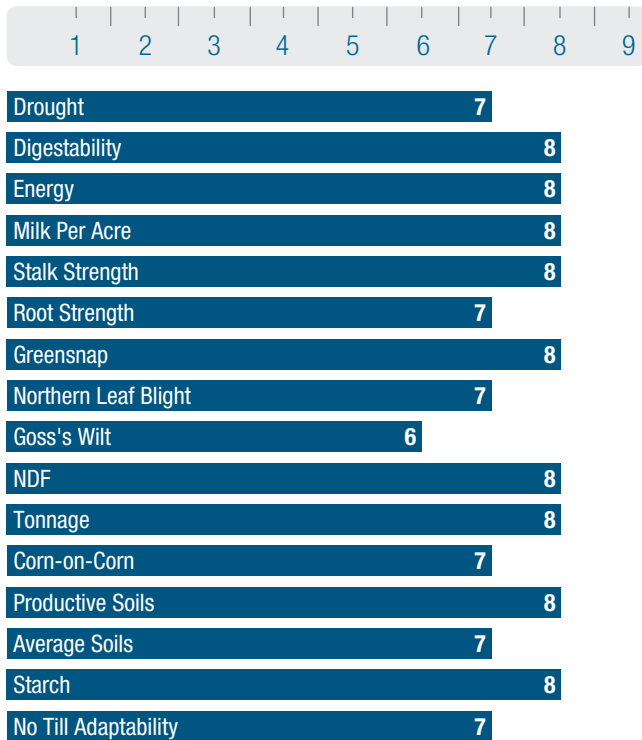

86-88 RM

**NEW!**

# HP872

- Big, robust plant type with broad leaves
- Far above average tonnage potential
- Exceptional palatability and digestibility

## AGRONOMICS