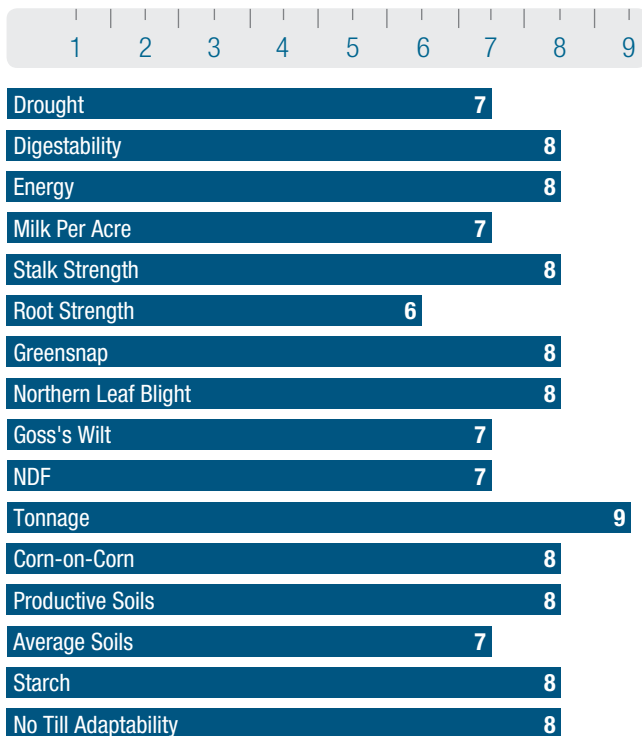

## MANAGEMENT

Productive Soils	8
Average Soils	7
No Till Adaptability	8

RATINGS KEY: 9 = OUTSTANDING | 1 = POOR

- 9 Best-in-class performance in a given situation or growing environment
- 7-8 Good to very good adaptability to a given situation or growing environment
- 5-6 Average to slightly above average adaptability to a given situation or growing environment
- 4-1 Avoid using a product in a given situation or growing environment

# HP946

95-96 RM

Available As: RR

- High tonnage hybrid with wide adaptation east to west
- Excellent eye appeal with full canopy
- Semi-flex ear with excellent tip fill and consistency
- Excellent disease tolerance to Goss's wilt, northern corn leaf blight and gray leaf spot

## AGRONOMICS