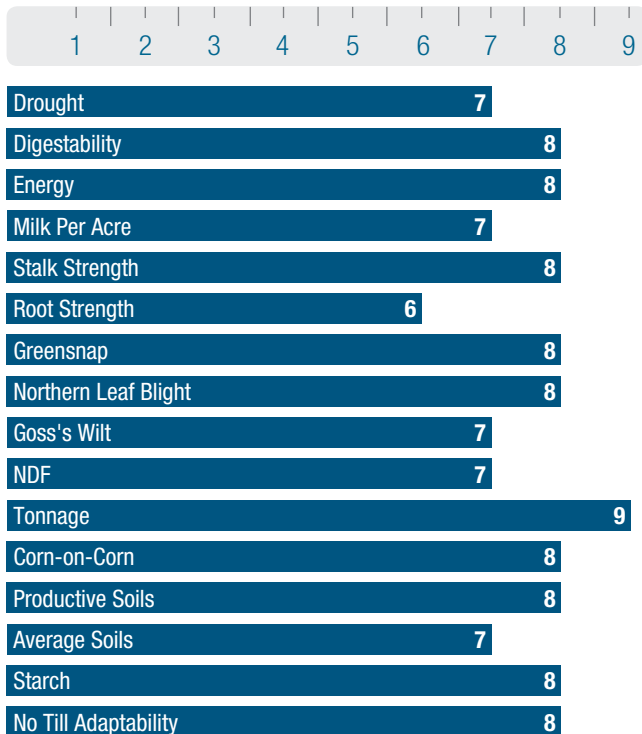

# HP946

95-96 RM

Available As: RR

- High tonnage hybrid with wide adaptation east to west
- Excellent eye appeal with full canopy
- Semi-flex ear with excellent tip fill and consistency
- Excellent disease tolerance to Goss's wilt, northern corn leaf blight and gray leaf spot

## AGRONOMICS