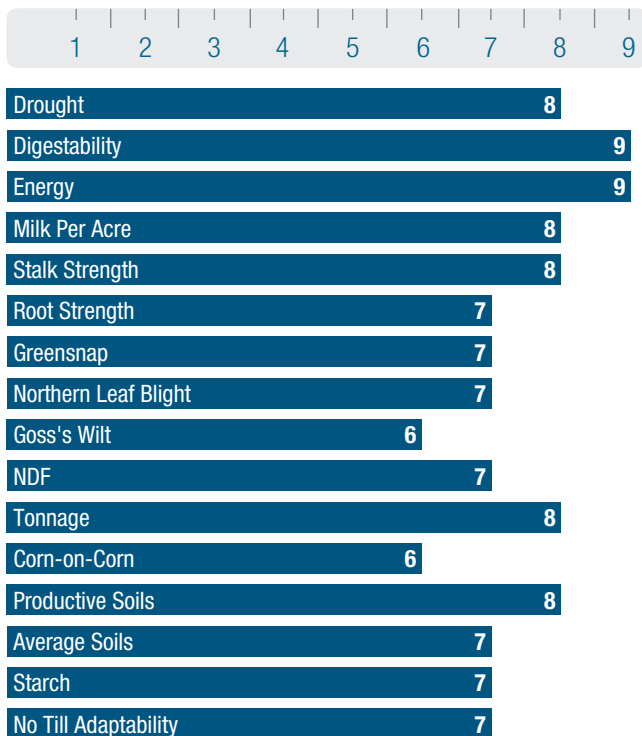

HP972

97-98 RM

CONV

- Big plant with great eye appeal
- Impressive dry-matter yield potential
- Prolific leaf development above the ear

AGRONOMICS

PLANTING POPULATION

Very Low $\leq 24,000$	R
Low 25,000-27,000	R
Medium 28,000-32,000	HR
High 33,000-35,000	HR
Very High $\geq 36,000$	NR

CHARACTERISTICS

Plant Height	Tall
Canopy	Full
Cob Color	White
Ear Flex	Semi-Flex
Kernel Texture	Moderately Soft

MANAGEMENT

Productive Soils	8
Average Soils	7
No Till Adaptability	7

RATINGS KEY: 9 = OUTSTANDING | 1 = POOR