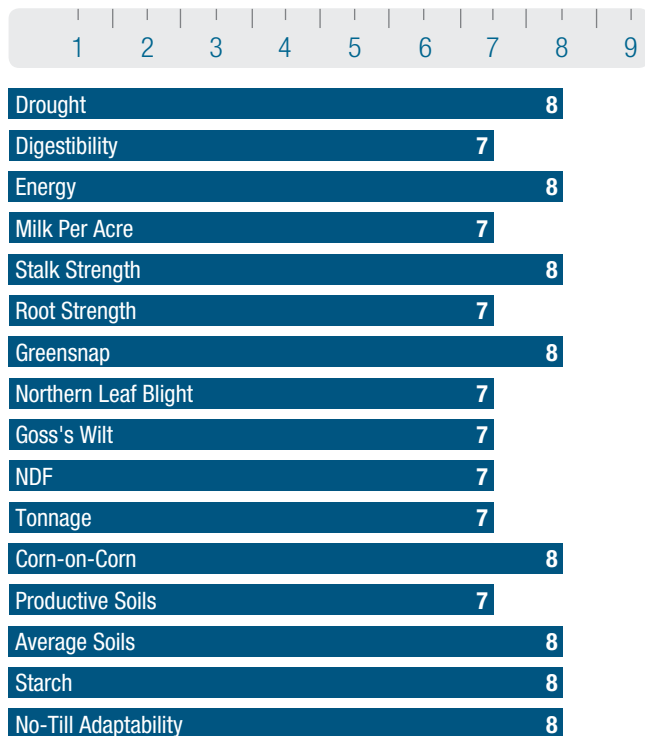

98-100 RM

NEW!

5065

 **Agrisure3000GT** 

20%

- High tonnage robust plant
- Well-rounded hybrid that fits on many acres
- Excellent western adaptation

AGRONOMICS

PLANTING POPULATION

Very Low $\leq 24,000$	R
Low 25,000-27,000	R
Medium 28,000-32,000	HR
High 33,000-35,000	HR
Very High $\geq 36,000$	R

CHARACTERISTICS

Plant Height	Medium-Tall
Canopy	Full
Cob Color	Red
Ear Flex	Semi-Flex
Kernel Texture	Moderately Soft