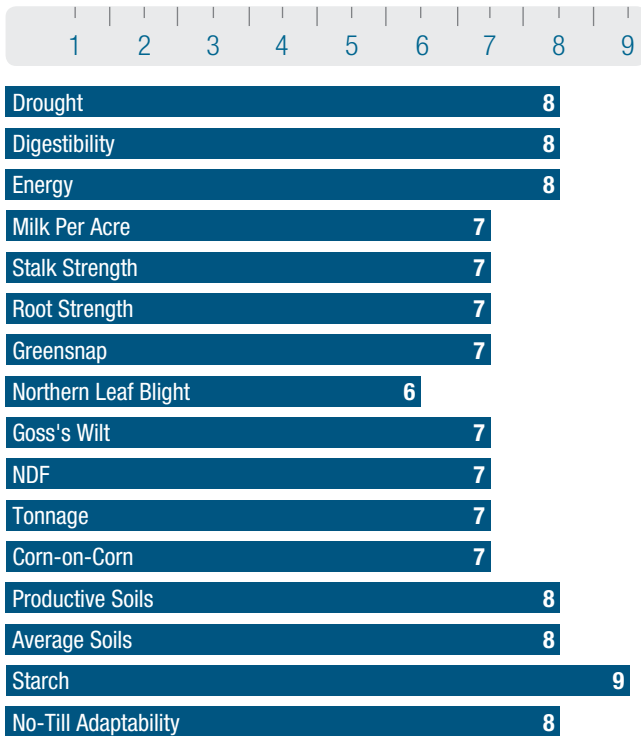

5466

102-104 RM

CONV

- Medium-tall, dark green hybrid with white cob
- High starch and soft kernel grain
- Excellent adaptability to soil type

AGRONOMICS

PLANTING POPULATION

Very Low $\leq 24,000$	HR
Low 25,000-27,000	HR
Medium 28,000-32,000	HR
High 33,000-35,000	NR
Very High $\geq 36,000$	NR

CHARACTERISTICS

Plant Height	Medium-Tall
Canopy	Full
Cob Color	White
Ear Flex	Flex
Kernel Texture	Soft

MANAGEMENT

Productive Soils	8
Average Soils	8
No-Till Adaptability	8

RATINGS KEY: 9 = OUTSTANDING | 1 = POOR